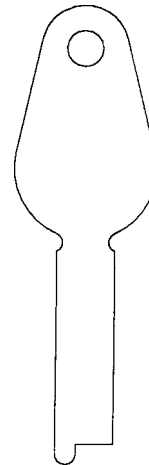

ILCO CYLINDER KEY BLANKS

SEE
ELGIN

1181C

1054KD

5 PIN
6 PIN

5 pin D1054K (1, 2, 3)
6 pin D1054KA

D1098BM

D1098X

D1098B

CRAFTSMAN

CUTLER

DEXTER

752

750
(1025)

755
(1025A)

760
(1025AR)

BRASS

170S6

BRASS

S170S1

1605

SEARS
TOOLBOXES

NICKEL SILVER
.300"-7.6mm
.060"-1.5mm

1033A