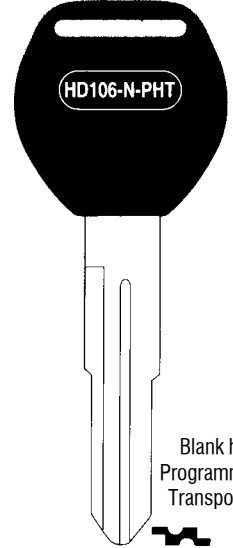

JT-HD106-N-PHT

Blank has Programmable Transponder

HONDA