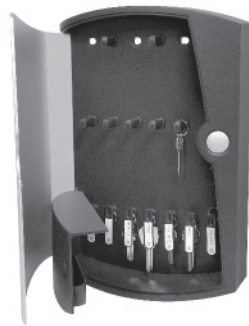

• Key Cabinet
Stock No.   _____