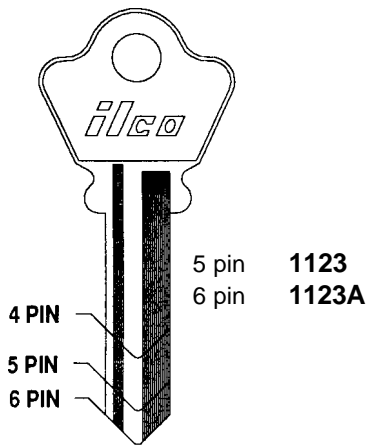

ILCO CYLINDER KEY BLANKS

WELCH

WESLOCK

WILSON BOHANNAN

WILSON BOHANNAN

WINFIELD

XL LOCK

YALE

1 - Available in Look Alike, see pages 1070-1072.
2 - Available in Taylor Line®, see page 1073.
3 - Available in Bin Pack, see page 1074.

JET CYLINDER KEY BLANKS

JT-WE1
WELCH

JT-WR3 1
JT-WR3-250
(250 Blanks in Bulk Pack)

5 pin **JT-WR3RH**
6 pin **JT-WR6RH**
WEISER

5 pin **JT-WR5**
6 pin **JT-WR6**

JT-WR5-250
(250 Blanks in Bulk Pack)

Color Plastic Head
JT-WR5 PHC B Blue
JT-WR5 PHC G Green
JT-WR5 PHC R Red
JT-WR5 PHC Y Yellow

JT-WR5 PHC ASST
(2ea Blue, 1ea balance)

JS-P1555 NP

JT-WK2

JT-WK2-250 (250 Blanks in Bulk Pack)

WESLOCK

5 pin **JT-WB1A**
6 pin **JT-WB2A**

5 pin **JT-WB1B**
6 pin **JT-WB2B**

5 pin **JT-WB1C**
6 pin **JT-WB2C**