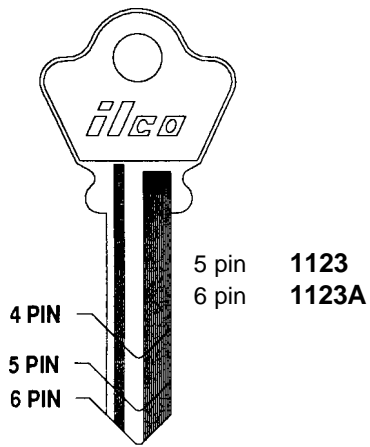

ILCO CYLINDER KEY BLANKS

WELCH

WESLOCK

WILSON BOHANNAN

WILSON BOHANNAN

WINFIELD

XL LOCK

YALE

1 - Available in Look Alike, see pages 1070-1072.
2 - Available in Taylor Line®, see page 1073.
3 - Available in Bin Pack, see page 1074.