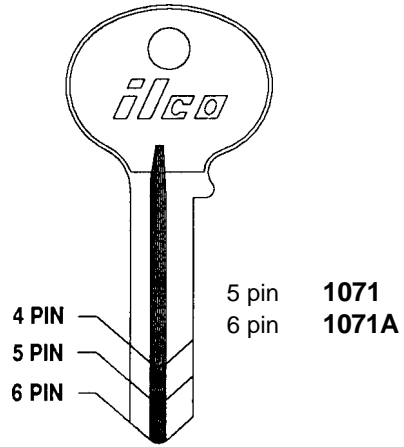

ILCO CYLINDER KEY BLANKS

WELCH

WESLOCK

WILSON BOHANNAN

WILSON BOHANNAN

WINFIELD

XL LOCK

YALE

1 - Available in Look Alike, see pages 1070-1072.
2 - Available in Taylor Line®, see page 1073.
3 - Available in Bin Pack, see page 1074.