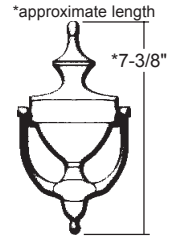

DOOR KNOCKERS & BUTTONS

Limited supply
Discontinued by factory
CALL FOR CLOSEOUT PRICES

SOCIETY BRASS
COLLECTION™

Solid-Forged Brass Door Bell Buttons
10 units per master carton. Box pack.

Solid-Forged Brass Door Knockers
5 units per master carton. Box pack.

SERIES ONE
KW-90640-001
KW-90640-002
KW-90640-003
KW-90640-004

SERIES TWO
KW-90640-005
KW-90640-006
KW-90640-007
KW-90640-008

SERIES THREE
KW-90640-009
KW-90640-010
KW-90640-011
KW-90640-012

FINISH
LO3
15
15A
10B

SERIES ONE
KW-90600-001
KW-90600-002
KW-90600-003
KW-90600-004

SERIES TWO
KW-90600-005
KW-90600-006
KW-90600-007
KW-90600-008

SERIES THREE
KW-90600-009
KW-90600-010
KW-90600-011
KW-90600-012

FINISHES:

- US-LO3 (605E) Polished Brass
- US-10B (613) Oil Rubbed Bronze
- US-15 (619) Satin Nickel
- US-15A (620) Antique Nickel