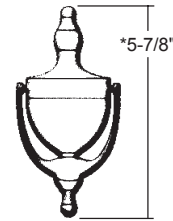

DOOR KNOCKERS & BUTTONS

Limited supply
Discontinued by factory
CALL FOR CLOSEOUT PRICES

SOCIETY BRASS
COLLECTION™

Solid-Forged Brass Door Bell Buttons
10 units per master carton. Box pack.

Solid-Forged Brass Door Knockers
5 units per master carton. Box pack.

SERIES ONE
KW-90640-001
KW-90640-002
KW-90640-003
KW-90640-004

SERIES TWO
KW-90640-005
KW-90640-006
KW-90640-007
KW-90640-008

SERIES THREE
KW-90640-009
KW-90640-010
KW-90640-011
KW-90640-012

FINISH
LO3
15
15A
10B

SERIES ONE
KW-90600-001
KW-90600-002
KW-90600-003
KW-90600-004

SERIES TWO
KW-90600-005
KW-90600-006
KW-90600-007
KW-90600-008

SERIES THREE
KW-90600-009
KW-90600-010
KW-90600-011
KW-90600-012

FINISHES:

- US-LO3 (605E) Polished Brass
- US-10B (613) Oil Rubbed Bronze
- US-15 (619) Satin Nickel
- US-15A (620) Antique Nickel