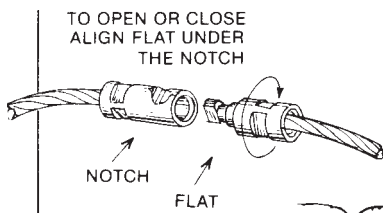

LEARN THE TWISTY® SECRET!

The Twisty® is made of strong, flexible, corrosion-resistant aircraft cable. It features a patented locking connector that is opened and closed by forming a figure 8. The Twisty® is available with a nylon coating in assorted colors or in Stainless Steel in natural as well as Brass plated. An economically priced monofilament is also available in assorted colors.

Stock No.	Material	Pkg.	Length
LKC-81124	Nylon Coated	24/card	4-3/4"
$LKC-82201	B.P. Stainless	5 cds./box*	5-3/4"
LKC-82901	B.P. Stainless	5 cds./box*	9"
$LKC-83124	Stainless	24/card	4-3/4"
$LKC-83201	Stainless	5 cds./box*	5-3/4"
$LKC-84124	Thin Stainless	24/card	4-3/4"
$LKC-85124	Monofilament	24/card	4-3/4"

*(1/card) sold by the box only.

$-Discontinued. Call for closeout prices.