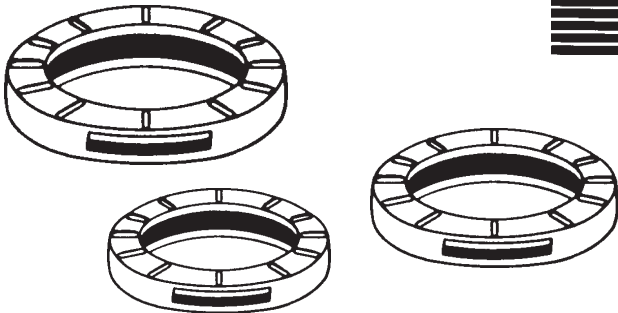

KEY IDENTIFIERS

Made of rubber-like vinyl. Key Identifiers will stretch and fit over most key heads. Available in 7 bright colors (red, yellow, green, blue, purple, black and magenta). Packaged 200 pieces per counter display, 25 pieces each color.

Stock No.	Head Size	Packaging
LKC-16400	Small	200/counter display
LKC-16700	Medium	200/counter display
LKC-16615	Large	150/counter display