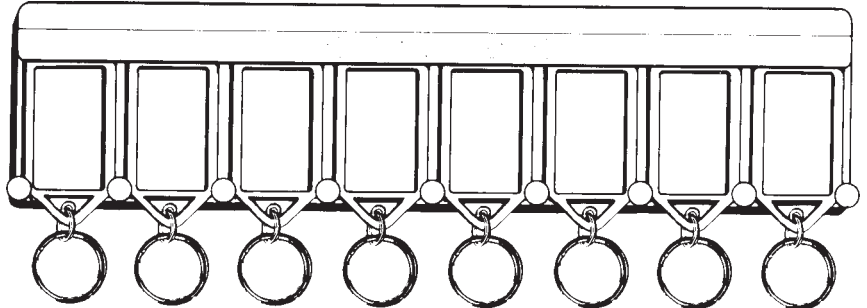

Stock No. **Packaging**
\$LKC-20402 5 cards/box-2/card*
LKC-20400 100/box

*sold by the box only

\$-Discontinued. Call for closeout prices.

KEY TAG RACKS

Stock No.
LKC-60540

This 4 key Tag Rack comes with pressure sensitive pads for easy mounting to any surface. Size: 5" X 2-1/2" X 1/2".