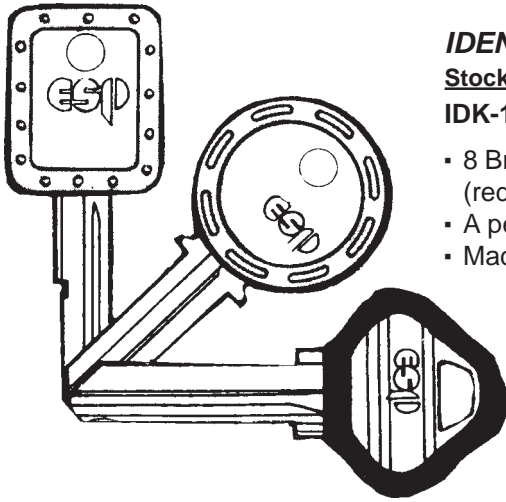

KEY ACCESSORIES

KEY BUOY

The bottom snaps out to form a water-tight storage compartment for license or identification. Red top, white bottom. This key float measures 4" long and 1-1/4" in diameter and is supplied with a 6" rustproof nickel plated brass ball chain. Holds up to 5 keys.

IDK-1 Display

High powered sales in a minimum amount of space. Geared for high impulse sales! We've taken one of our most popular-selling products and packaged it in a eye-catching transparent counter top display. The display measures approximately 3-1/2" X 4".