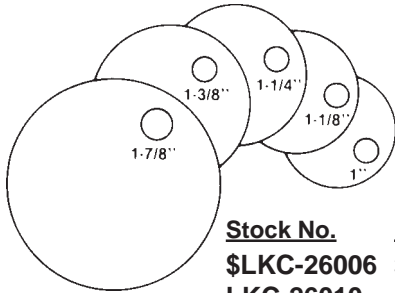

Stock No.
LKC-60580

This 8 Key Tag Rack comes with two screws for easy mounting. It can also be mounted with pressure sensitive tape. Size: 10" X 2-1/2" X 1/2".

©ZIPF LOCK COMPANY

KEY ACCESSORIES

SOLID BRASS KEY TAGS