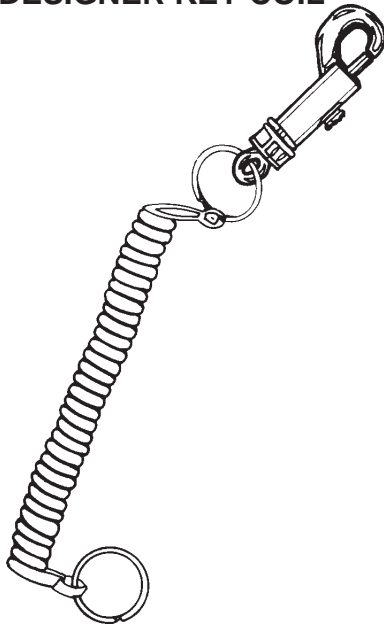

KEY ACCESSORIES

KEY BUOY

The bottom snaps out to form a water-tight storage compartment for license or identification. Red top, white bottom. This key float measures 4" long and 1-1/4" in diameter and is supplied with a 6" rustproof nickel plated brass ball chain. Holds up to 5 keys.

Stock No. **Packaging**
LKC-92112 12/card

DESIGNER KEY COIL

This plastic snap and coil allows the user a wide variety of choices in where keys can be carried—on a belt loop or a purse strap. The Designer Coil measures 10" and can be extended to four feet. Supplied in assorted colors with a 7/8" nickel plated tempered steel split key ring.

Stock No. **Packaging**
LKC-41612 12/card

KEY CARRIERS

SOFT KEY FLOAT

This pliable vinyl coated foam key holder is both buoyant and soft. It is supplied in bright yellow for easy spotting. The Soft Key Float measures 3-1/2" long by 1-3/8" wide by 1" thick and comes with a 6" rust-proof nickel plated brass ball chain.