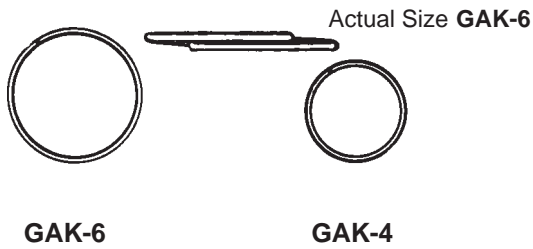

Stock No.	Material	Pkg.	Length
LKC-81124	Nylon Coated	24/card	4-3/4"
\$LKC-82201	B.P. Stainless	5 cds./box*	5-3/4"
LKC-82901	B.P. Stainless	5 cds./box*	9"
\$LKC-83124	Stainless	24/card	4-3/4"
\$LKC-83201	Stainless	5 cds./box*	5-3/4"
\$LKC-84124	Thin Stainless	24/card	4-3/4"
\$LKC-85124	Monofilament	24/card	4-3/4"

*(1/card) sold by the box only.

\$-Discontinued. Call for closeout prices.

©ZIPF LOCK COMPANY

KEY ACCESSORIES

KEY RINGS

GIVE-AWAY KEY RINGS

<u>Stock No.</u>	<u>Diameter</u>	<u>Quantity</u>	<u>Gauge</u>
GAK-4	3/4"	1000	.0475
GAK-6	1"	1000	.0475

Stock No. **Packaging**
LKC-71101 5 cards/box (1/card)*
LKC-71124 24/card
 *sold by the box only

Tang Key Ring — The inside tang makes it quick and easy to put keys on this ring. The ring is a bright nickel plated spring wire and measures 1" in diameter.