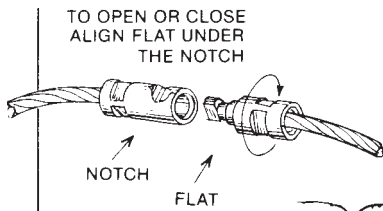

Stock No. **Packaging**
LKC-16200 100/box

KEY RINGS

LARGE KEY RINGS

Stock No. **Diameter**
LKR-6 6"
LKR-8 8"

Made of half-hard steel. Threaded fastener, screws either to the left or the right. The 11" ring slips over head easily, for carrying around the neck and will hold about 260 keys.

PULL APART KEY RINGS

Pull Apart Key Ring is available in three sizes to store a large number of keys. To open and close, pull upward and outward from the top to release tension. Rings are made of 1/8" diameter cadmium plated steel. Sold in boxes of 25 pieces only.

Stock No. **Diameter**
LKC-74300 3-1/2"
LKC-74400 4-1/2"
LKC-74600 6"

LEARN THE TWISTY® SECRET!

The Twisty® is made of strong, flexible, corrosion-resistant aircraft cable. It features a patented locking connector that is opened and closed by forming a figure 8. The Twisty® is available with a nylon coating in assorted colors or in Stainless Steel in natural as well as Brass plated. An economically priced monofilament is also available in assorted colors.